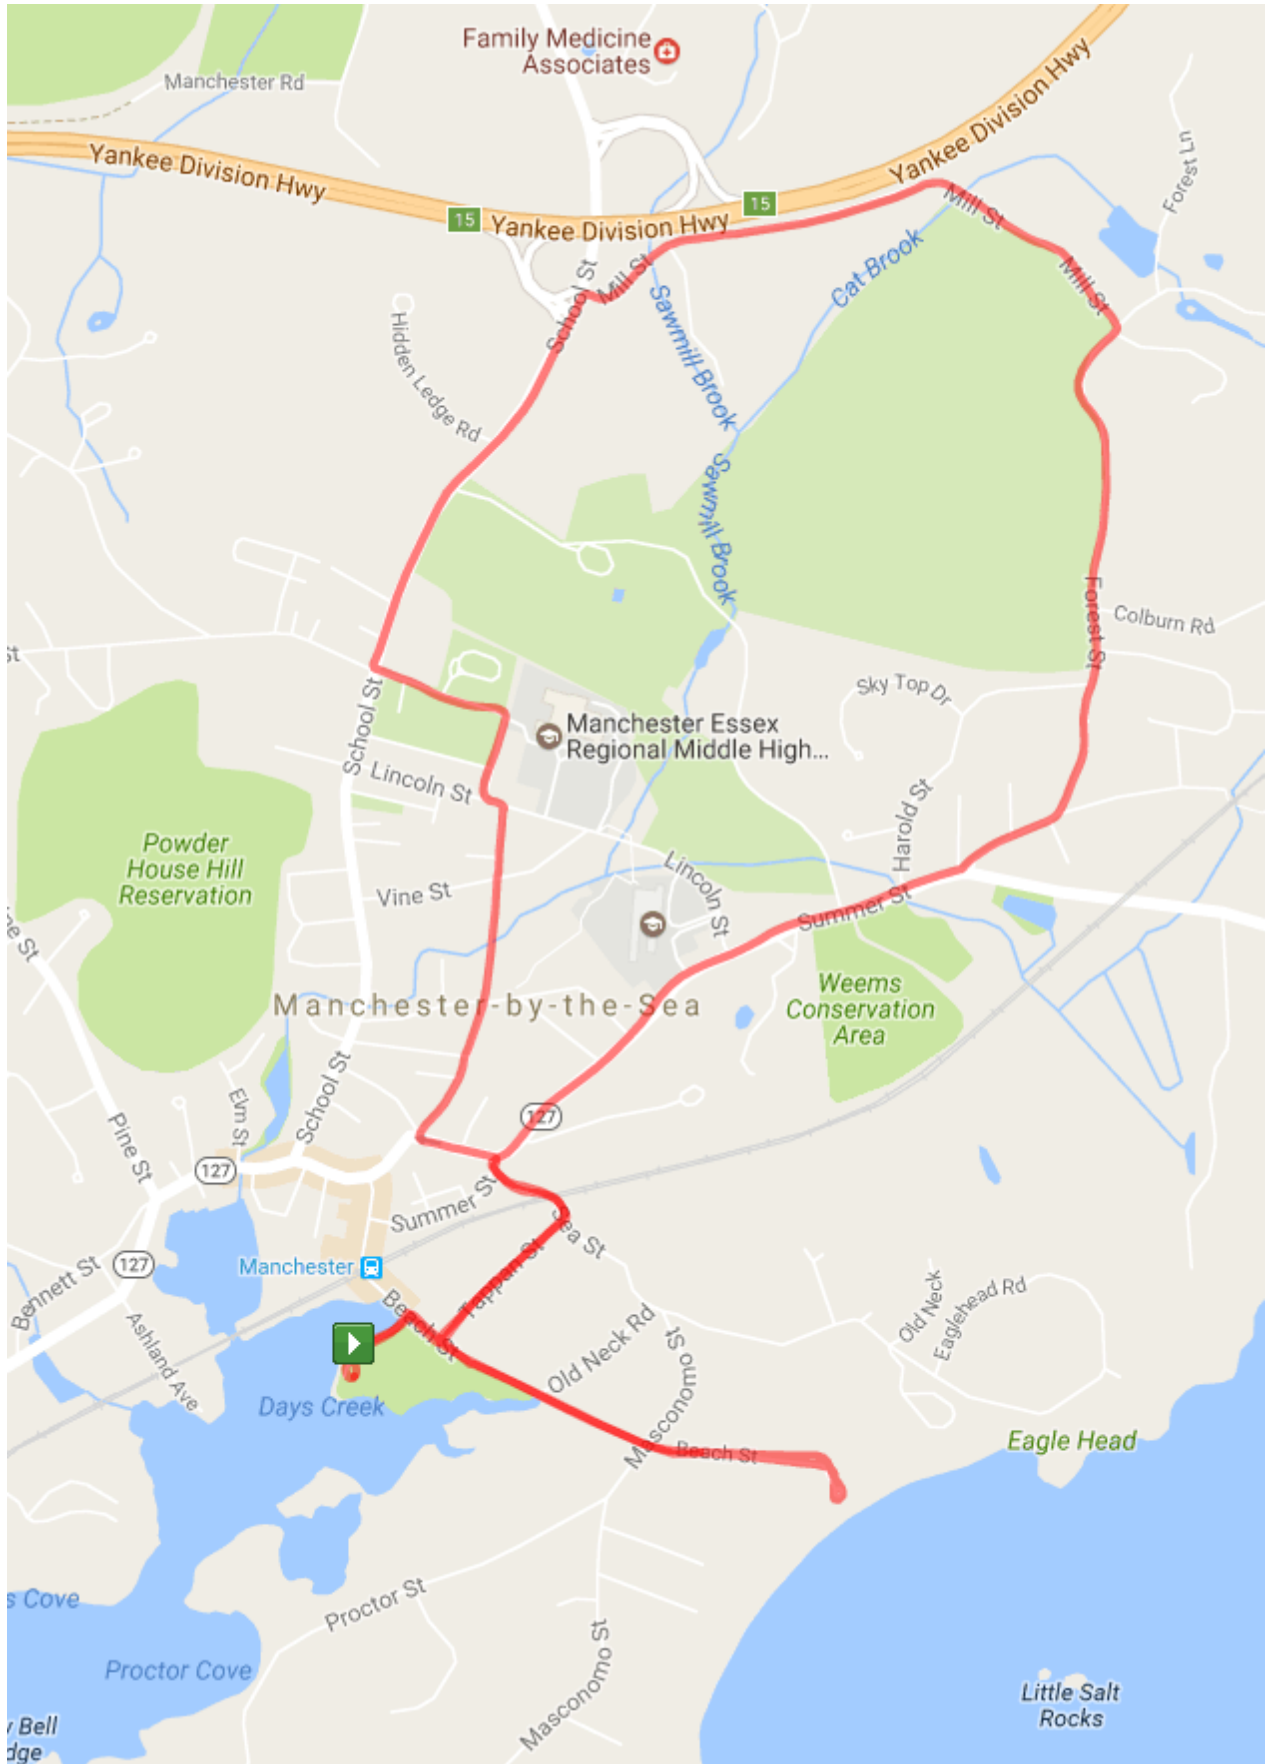

Cape Ann Kids PMC Ride
3 Mile Loop

Cape Ann Kids PMC Ride
5 Mile Loop

Cape Ann Kids PMC Ride
11 Mile Loop

Cape Ann PMC Kids Ride
Mountain Bike Loop (9 mi)