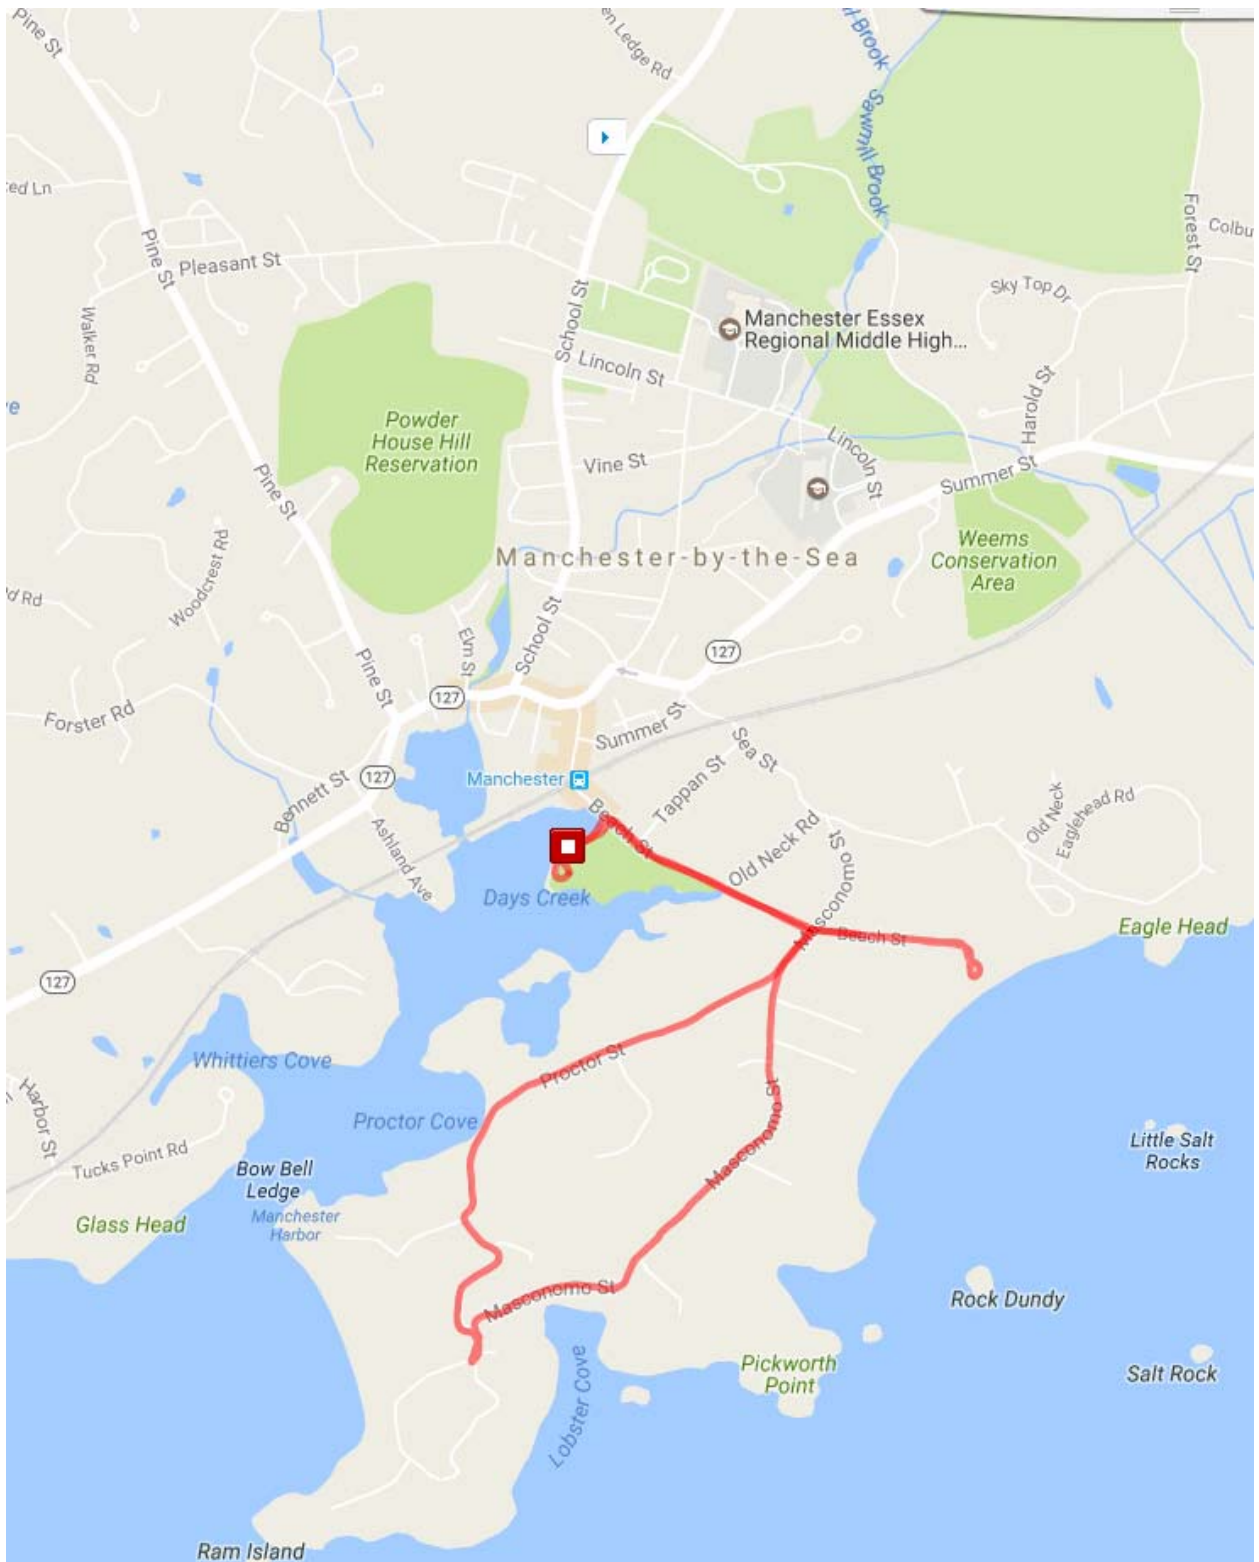

Cape Ann Kids PMC Ride
3 Mile Loop

Cape Ann Kids PMC Ride
5 Mile Loop

Cape Ann Kids PMC Ride
11 Mile Loop

Cape Ann PMC Kids Ride
Mountain Bike Loop (9 mi)