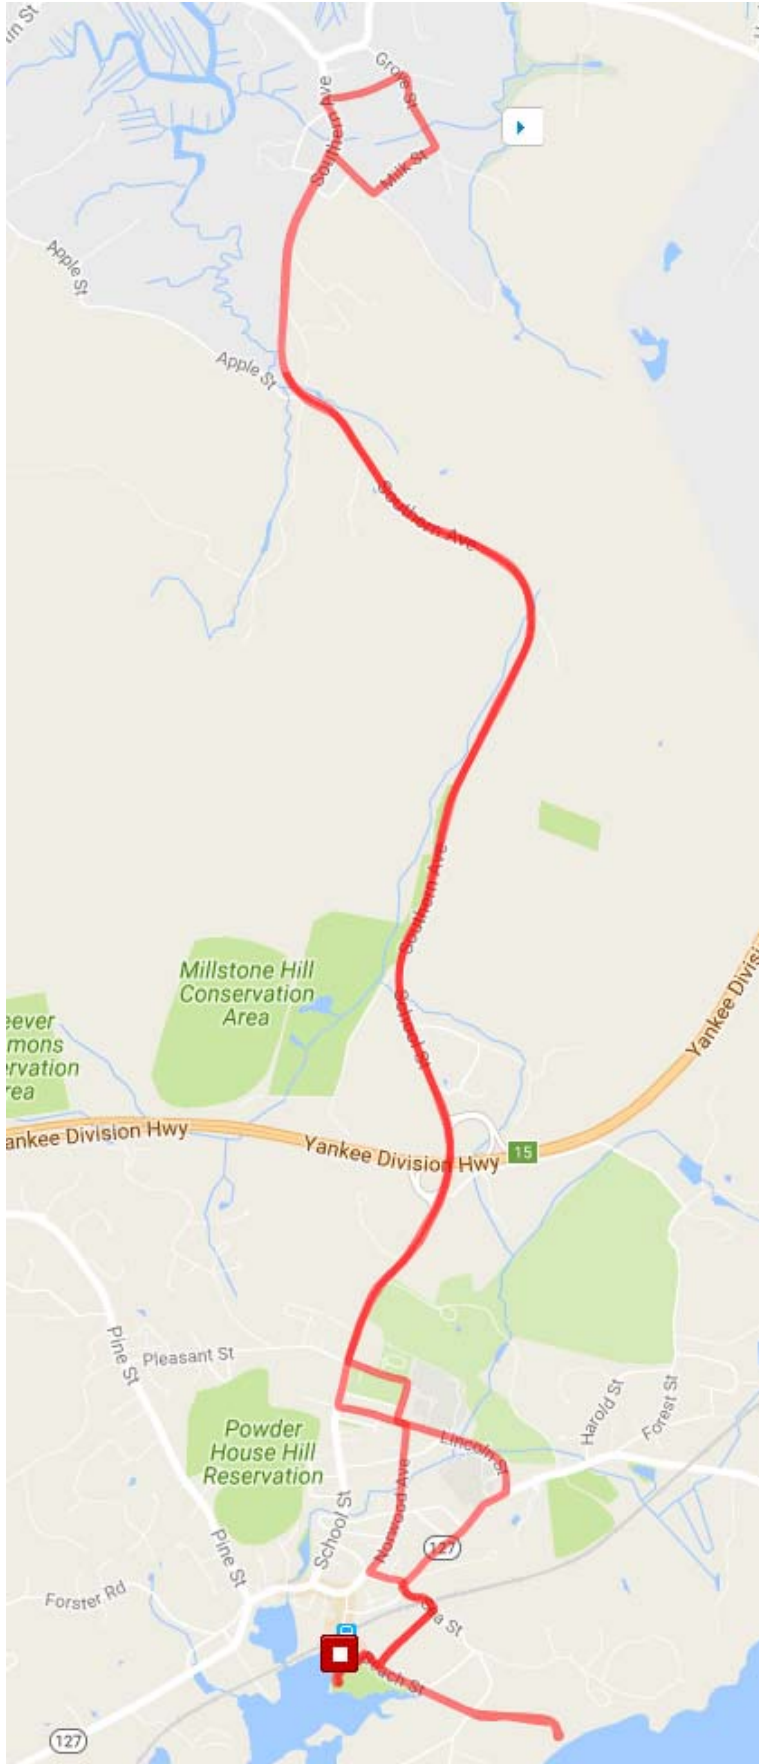

Cape Ann Kids PMC Ride
3 Mile Loop

Cape Ann Kids PMC Ride
5 Mile Loop

Cape Ann Kids PMC Ride
11 Mile Loop

Cape Ann PMC Kids Ride
Mountain Bike Loop (9 mi)